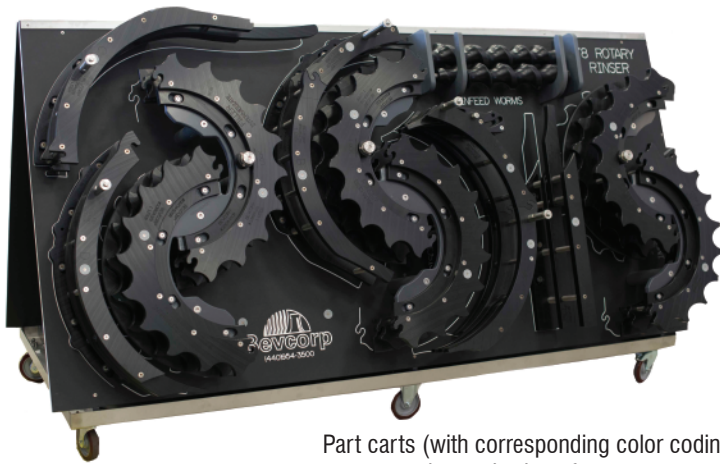

# Handling Parts

Bevcorp custom handling equipment and conversion packages are designed and manufactured for most types of fillers, including Crown, H&K, Kronos and Meyer. All Bevcorp fillers and rinsers are available with custom handling equipment and include the excellent quality and attention-to-detail customers have come to expect.

Part carts (with corresponding color coding) assist in storage and organization of parts.

## Advantages of All Bevcorp Handling Parts

- ▶ Emergency replacement parts shipped within 24 hours
- ▶ Lightweight with durable construction
- ▶ Improved bottle handling
- ▶ Color-coded by bottle size

## Elevated Base Control

Bevcorp elevated base control handling parts allow you to run different size bottles without having to elevate the bowl or capper, providing greatly reduced changeover time. Elevated base control represents the most cost-effective handling option when running three or more bottle sizes.